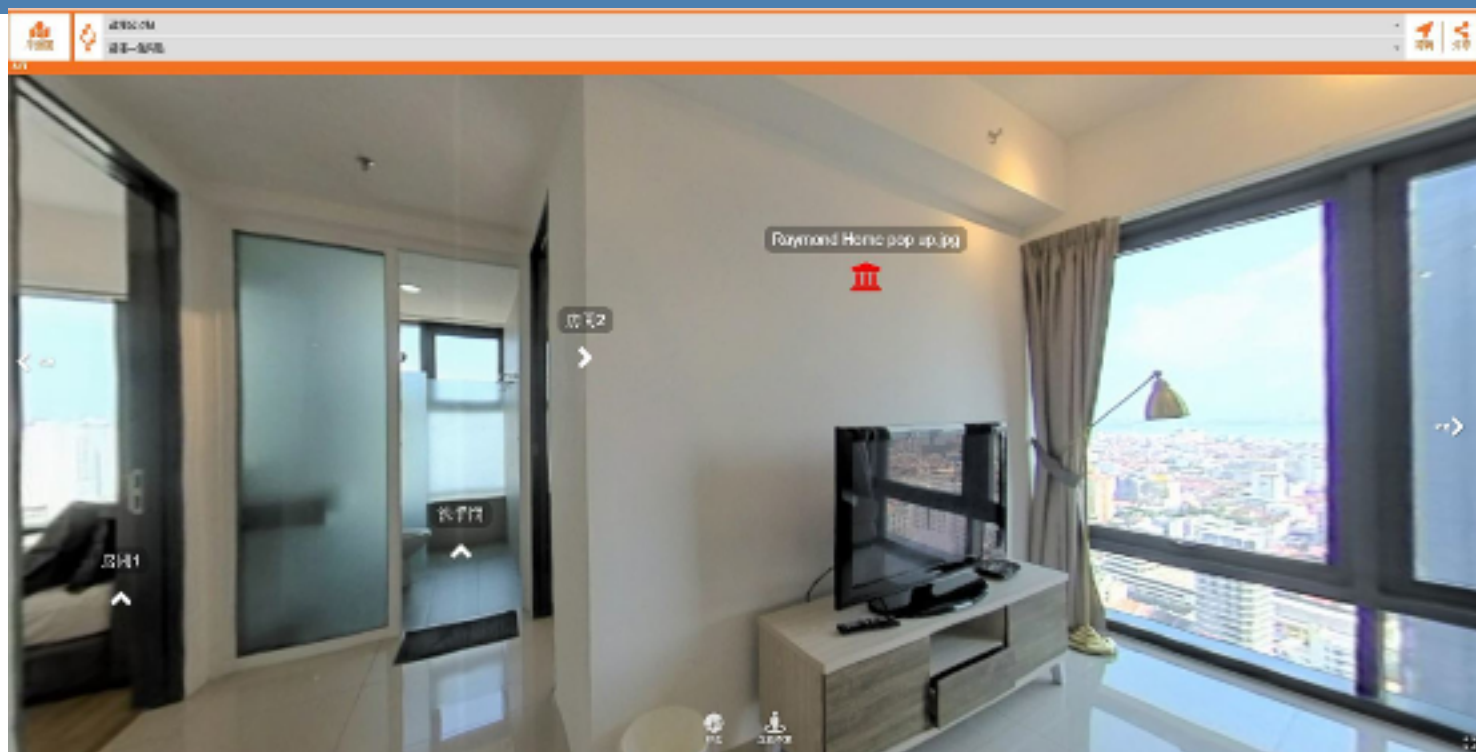

Chat with Agent

OPTITABLE TECHNOLOGY LIMITED

PRACTICAL INNOVATION

360VR Preview

Pop-up Detail Image

Floor Plan Indicator

Instant Appointment

Production Cost HK\$900up