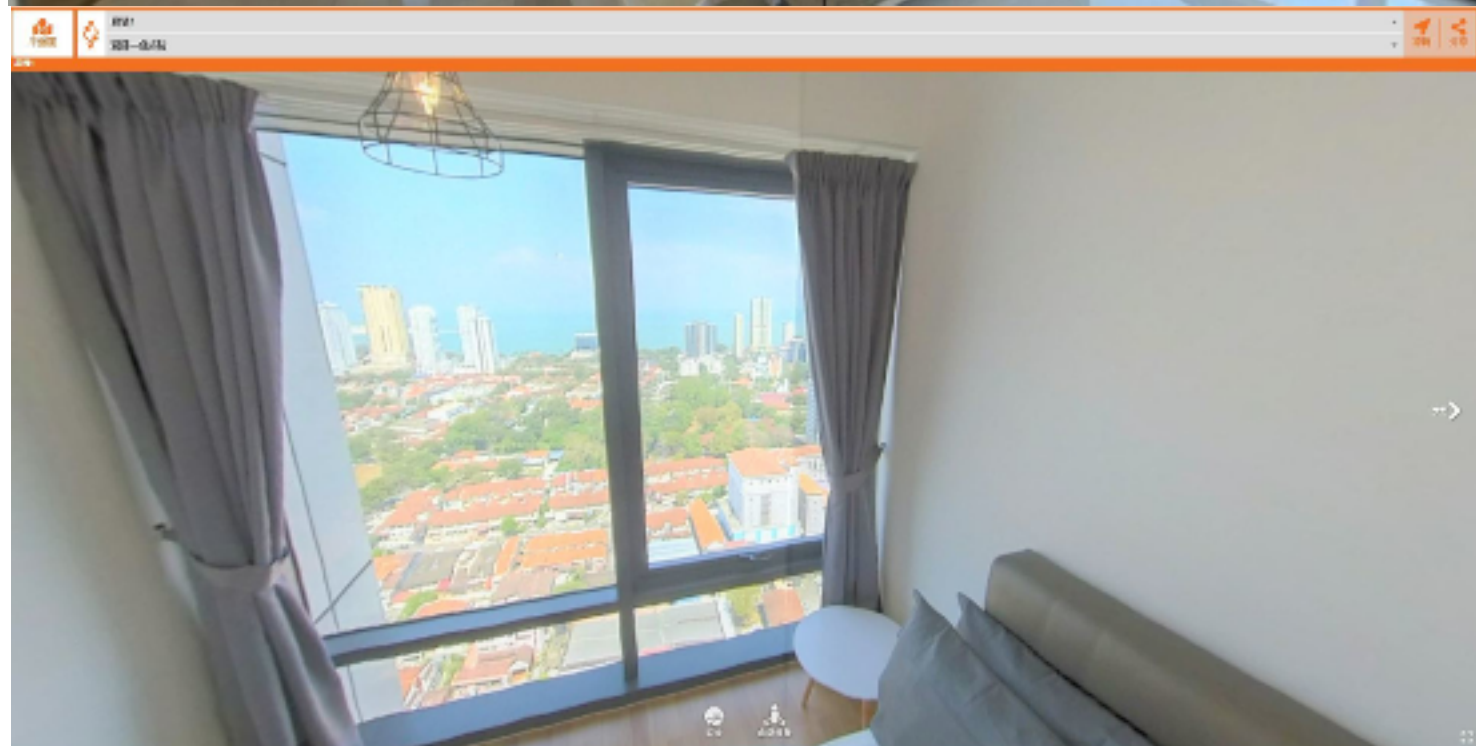

OPTITABLE TECHNOLOGY LIMITED

PRACTICAL INNOVATION

360VR Preview

Pop-up Detail Image

Floor Plan Indicator

Instant Appointment

Production Cost HK$900up

Click here: <https://bit.ly/3bCzlgp>